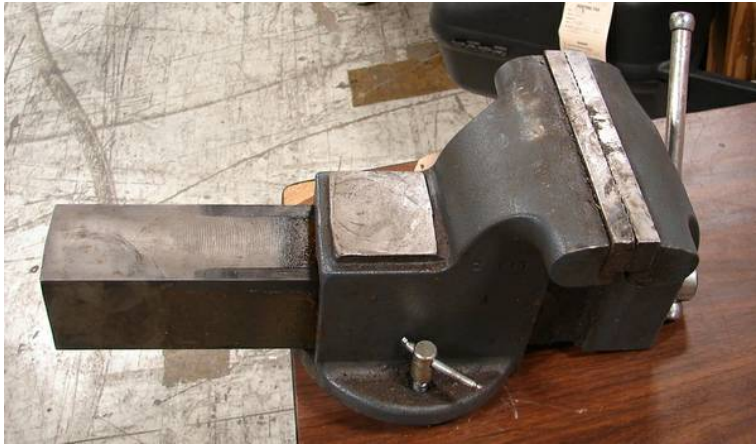

Wilton 63304WS8 Shop Vise 8in., Bench Mount Damaged (150 USD)

Location **Maryland**
<https://www.genclassifieds.com/x-259903-z>

Here is a Wilton 63304/WS8 Shop Vise. The base has been damaged, so it will be offered AS-IS.

Only the Wilton 63304/WS8 Shop Vise is included in this auction. No other tools, items or accessories.

This sells for \$250 online plus shipping. GET IT CHEAP HERE!

Specifications:

- Jaw Width (in.) 8
- Jaw Depth (in.) 4
- Jaw Capacity (in.) 8
- Handle Length (in.) 10.5
- Replaceable Jaw Yes
- Pipe Jaw Yes
- Double Look-downs

Wilton 63304WS8 Shop Vise
8in., Bench Mount Damaged

<https://www.genclassifieds.com/x-259903-z>

Wilton 63304WS8 Shop Vise
8in., Bench Mount Damaged

<https://www.genclassifieds.com/x-259903-z>

Wilton 63304WS8 Shop Vise
8in., Bench Mount Damaged