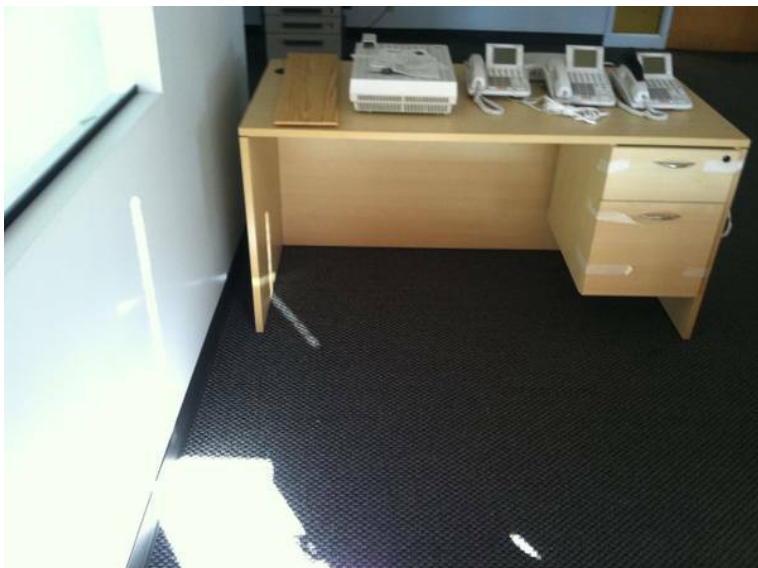

Like New, Large Desk, Lockable w Return (390 USD)

Location **Colorado**
<https://www.genclassifieds.com/x-279892-z>

This is a larger, barely used, like new desk with return. In excellent shape. Lighter, blonde finish. Please look at pictures and call with any questions. Buyer must move item.

The dimensions for the "L" desk is;

Main Desk: 5' 6" x 2' 6" x 2' 5" high.

"Wing or Return": 2' x 4' x 2' 5" high

Thanks for looking!

Like New, Large Desk,
Lockable w Return

<https://www.genclassifieds.com/x-279892-z>