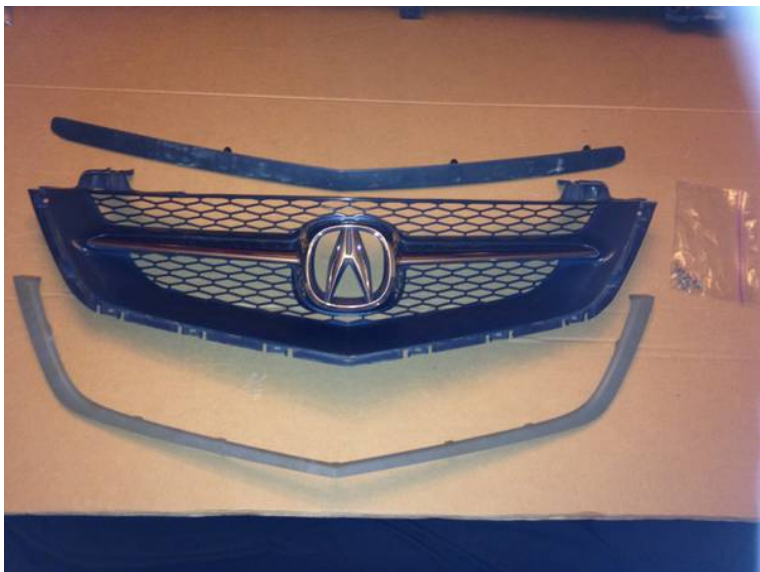

2002 (2003 USD)

Location **Florida**
<https://www.genclassifieds.com/x-281434-z>

Used OEM 2002-2003 Acura tl front grille includes the base, center chrome molding and chrome emblem, emblem base, lower molding with chrome removed ready to be painted, and hood molding chrome also removed ready to be painted. All on good used condition. Last picture just to show what car these items fit. Please email or text at 40seven600640zero.

Accord, Type R, Gs-r, GSR, LS, acura, honda, del sol, pr3, p30, p73, p72 civic si dx ex lx honda type r vtec del sol rsx type s tl cl rl r s2000, crx, sir, jdm, mugen, spoon, , b16, b18, h22, ls, lsd, ef8, ef9, eg, ek, dc2, dc5, itr, ctr, gsr, turbo, , dellsol, hatchback, jspec, integra, ecu, , acura, blitz, tein, kei, tokico, neuspeed, enkei, momo, msd, piaa, racing hart, skunk2, option2, Mugen, dohc, vtec, liquidation, acura integra honda civic gsr, b20, b16, civic, EG6, hatchback, honda, civic, accord, turbo, b16, b16a, b18, type, stock, rota, rims, watanabe, bride, recaro, acura, integra, rsx, tsx, crx, prelude, tl, mdx, crv, old school, swap, trade, nismo, neuspeed, k&n, spoon, project car, torc, toysport, civic, s2000 sports, fast, lsd,