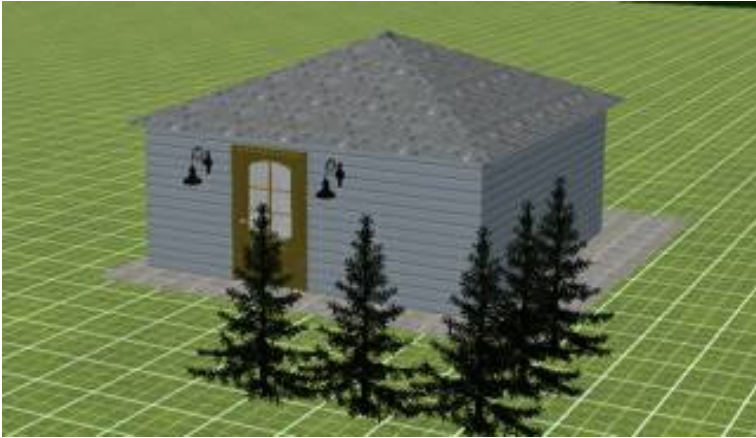

Shed built on site (Maltbysnohomish)

Location **Washington**
<https://www.genclassifieds.com/x-283084-z>

I am looking to get a SHED built on site that is 20 x 20 looking for prices for both labor and materials please provide estimates for both as this is a project one to many for myself I have included a photo of approx. 95 percent of what I'm looking

Shed built on site
(Maltbysnohomish)
<https://www.genclassifieds.com/x-283084-z>

Shed built on site
(Maltbysnohomish)
<https://www.genclassifieds.com/x-283084-z>

Shed built on site
(Maltbysnohomish)
<https://www.genclassifieds.com/x-283084-z>