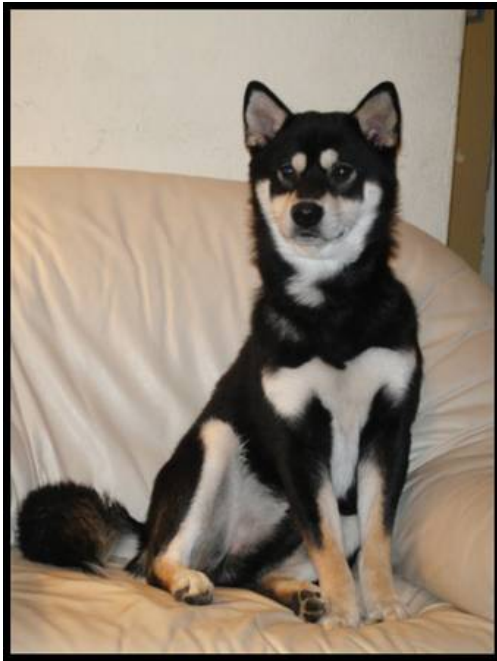

Missing Stolen Shiba Inu Dog (Like small Husky) (.. USD)

Location **Wyoming**
<https://www.genclassifieds.com/x-283776-z>

We are missing a 5 year old male black, white and tan Shiba Inu dog. He was lost between Atwood and Merino, Colorado on 9/28/13. He is about 18 inches tall at his shoulder and weighs 40 lbs. He was wearing a silver chain collar with blue vet tag from Robinette vet clinic in Brush, Colo. when he disappeared. We are offering a "Reward" for his safe return. Please contact me if you have any information concerning.