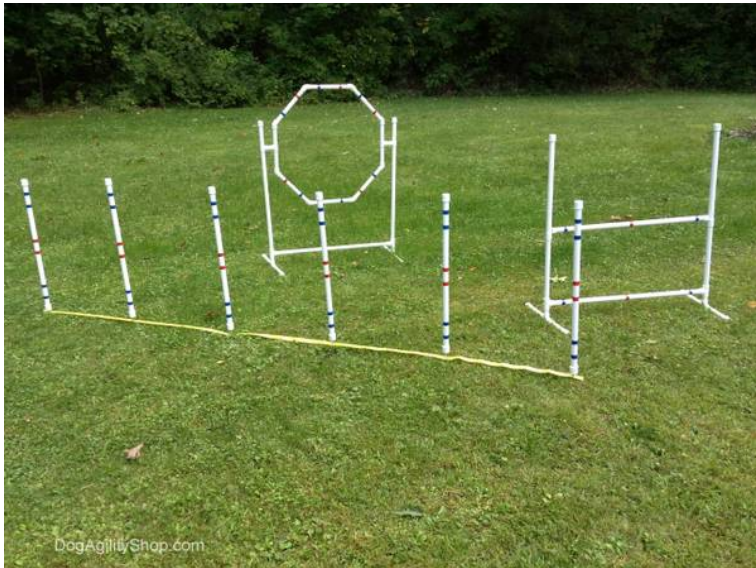

DOG AGILITY JUMPSHOOPWEAVE POLES

Location **Washington**
<https://www.genclassifieds.com/x-317561-z>

If you have just begun Dog Agility you are probably finding out that practice equipment is EXPENSIVE!! It doesn't have to be though.

We have everything from complete starter sets (see photos) which include hoop jumps, weave poles and single jumps at a very reasonable price.

For the "do it yourselfer", we offer PVC jump cups, weave spike ends, pole placers etc.