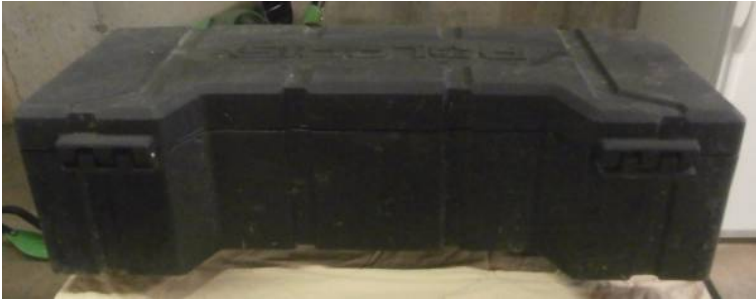

Polaris Lock amp Ride Front amp Rear Boxes

Location **New Hampshire**
<https://www.genclassifieds.com/x-372737-z>

Polaris lock and ride front and rear boxes - like new condition (less than six months old). Traded Polaris for CanAm so no longer need them. Asking \$150.00 for front box and \$175.00 for rear box. Front box fits XP model; rear box fits both Sportsman & XP models. Call

leave message if there's no.

Polaris Lock amp Ride Front
amp Rear Boxes
<https://www.genclassifieds.com/x-372737-z>

Polaris Lock amp Ride Front
amp Rear Boxes
<https://www.genclassifieds.com/x-372737-z>

Polaris Lock amp Ride Front
amp Rear Boxes
<https://www.genclassifieds.com/x-372737-z>

Polaris Lock amp Ride Front
amp Rear Boxes
<https://www.genclassifieds.com/x-372737-z>

Polaris Lock amp Ride Front
amp Rear Boxes
<https://www.genclassifieds.com/x-372737-z>