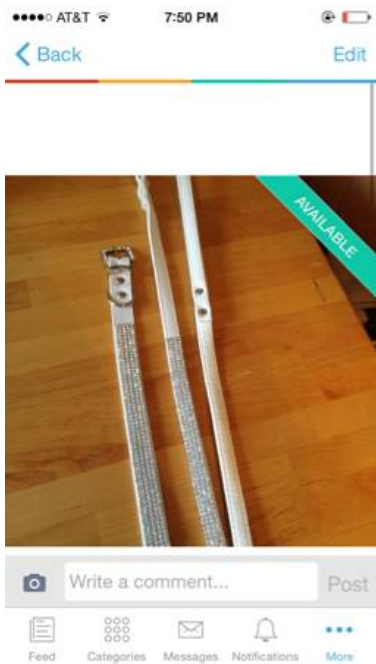

# white leather rhinestone dog leash and collar (Nashville)

Location **Tennessee**  
<https://www.genclassifieds.com/x-374055-z>

Real leather. Used once for a wedding. Collar is size M. First hole measures to 11 inches, last hole 14. .

white leather rhinestone dog leash and collar (Nashville)

<https://www.genclassifieds.com/x-374055-z>

white leather rhinestone dog leash and collar (Nashville)

<https://www.genclassifieds.com/x-374055-z>