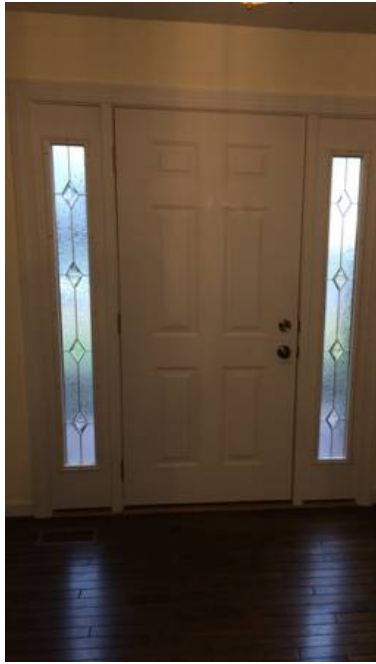

Provia entry door with sidelites (700 USD)

Location **Washington**
<https://www.genclassifieds.com/x-374821-z>

Used Steel entry door 36x80 with 12" sidelites. Excellent buy for someone that can reframe this as these Provia doors are.

Provia entry door with sidelites

<https://www.genclassifieds.com/x-374821-z>

Provia entry door with sidelites

<https://www.genclassifieds.com/x-374821-z>

Provia entry door with sidelites

<https://www.genclassifieds.com/x-374821-z>