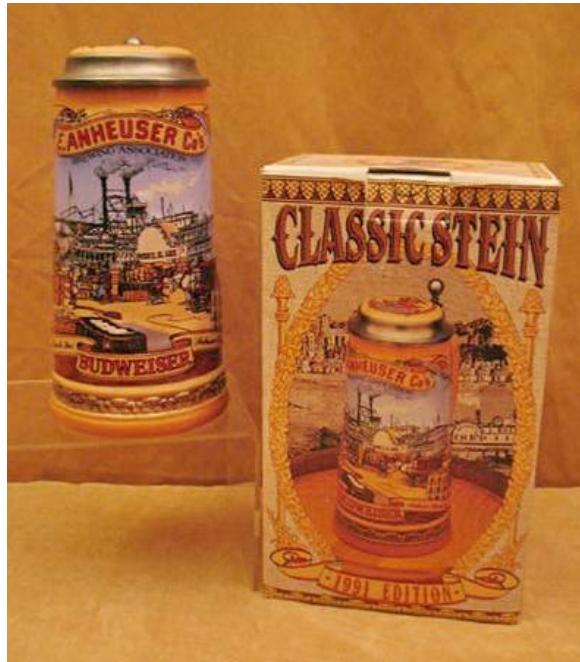

LK BEER STEINS (Shawnee Mission, KS)

Location **Kansas**
<https://www.genclassifieds.com/x-375219-z>

We have for sale:

- (1) *** The Anheuser Busch *** Classic Stein, 1991 Edition *** SEE PICTURE *** \$25.00
 It is about 8.5" Tall. It has been used for Display Only. Comes with Box.
- (2) *** Real Harmony *** Historic Advertising Series, Stein & Tin II CS390 1999 *** \$25.00
 *** SEE PICTURE *** It is about 6.5" Tall. It has been used for Display Only.
- (3) *** Historical A & Eagle Series, The 1872 Edition, with Tin. *** SEE PICTURES *** \$25.00
 It is the First in the Series (1992) It is about 5.25" Tall. It has been used for Display Only.