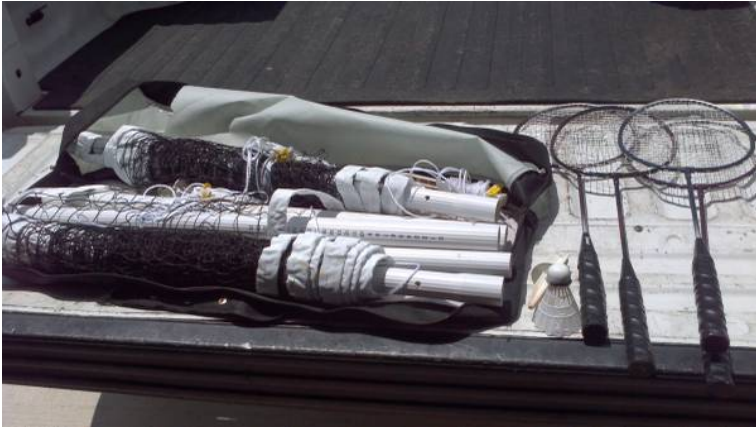

# BAD MITTEN SET (10 USD)

Location **Oklahoma**  
<https://www.genclassifieds.com/x-377387-z>

COMPLETE IN THE.BAG  
ALL PARTS  
CARRYING CASE IS RIPPED SOME  
NET  
POLLS  
RACKETS/4  
BIRDIES /2  
POLE ANCHORS  
EVERYTHING IS HERE