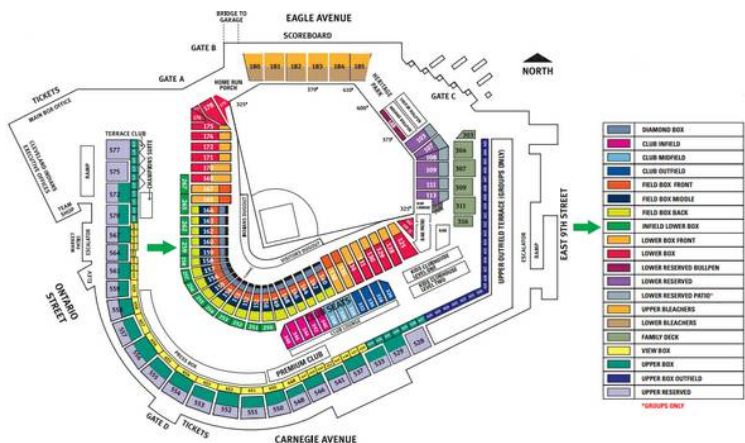

Cleveland Indians Pair of Infield Lower Box Tickets vs. St. Louis 514 (80 USD)

Location **Ohio**
<https://www.genclassifieds.com/x-381336-z>

Cleveland Indians vs. St. Louis Cardinals
 May 14, 2015

The price includes both tickets + loaded value. I am a season ticket holder. The tickets are together in Infield Lower Box Section 259, Row B. The price is lower than the price one would pay on Ticketmaster from the Indians. Feel free to ask about tickets for other games.

Respond to this ad via e-mail or text message if you are interested. I can take payment securely via PayPal and then e-mail you the tickets. I have verified status on PayPal. There are no extra fees. These tickets will be sent securely through the Indians Season Tickets Holders forwarding system that is powered by Ticketmaster. Each ticket has \$2 loaded onto it for a total of \$4. You can use the loaded value to buy soft drinks, souvenirs, food, or beer. If you have any questions about the city or parking let me.