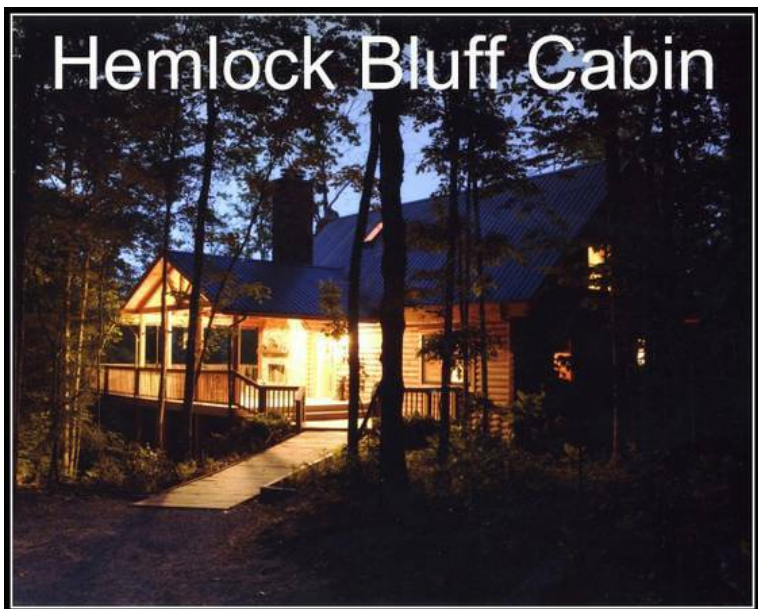

x0024195 Our luxury cabin borders Big South Fork National Park (Jamestown, TN)

Location **Tennessee**
<https://www.genclassifieds.com/x-382151-z>

Hemlock Bluff Cabin Visit our website at www.HemlockBluff.com. (Insert the url into your browser.)
 Facebook page: www.facebook.com/HemlockBluff
 Sleeps up to 10
 Indoor/Outdoor Fireplace
 Basement Funroom
 Jacuzzi hot tub on upper deck--under the stars
 Fully stocked kitchen
 Directly borders Big South Fork National Park

TESTIMONIALS
 Very nice cabin and extremely well equipped.
 Guests from Nashville/Knoxville, TN
 December 2014

We really enjoyed our stay. The cabin was comfortable & cozy with plenty of spaces to enjoy.
 Guests from Campbellsville, KY
 September 2014