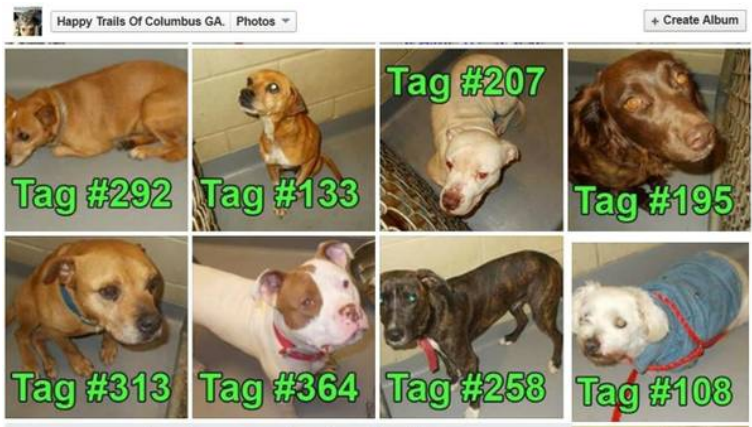

**UPD WEDNESDAY PM SOME R Adoptable for 0 to 75AT THE POUND (Columbus Animal Care and Control)**

Location **Alabama**  
<https://www.genclassifieds.com/x-382735-z>

\*\*\*\*\*

Columbus Animal Care and Control