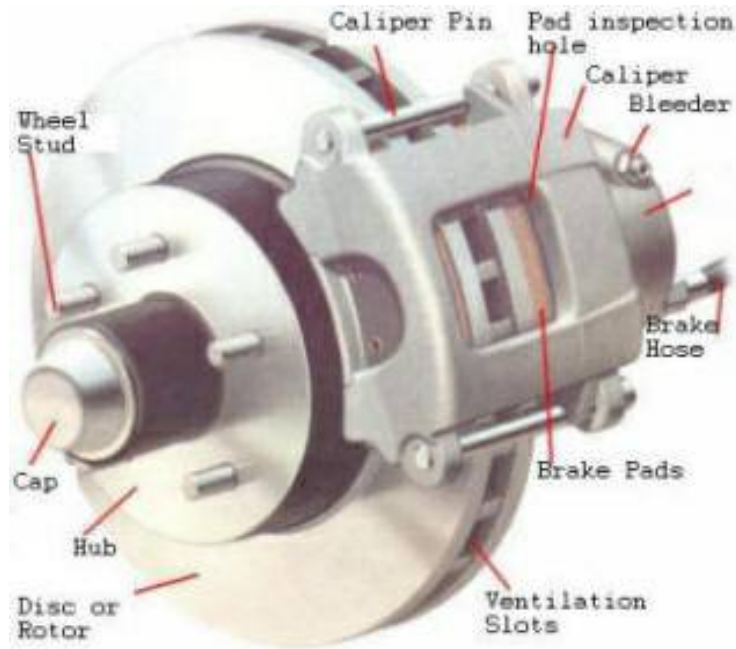

ALTERNATOR,STARTER,FUELPUMPM,NO START,BRAKES,CALIPER,TIE

Location **Kansas**
<https://www.genclassifieds.com/x-384310-z>

Instead of spending 100 dollars to have your car towed ill come to you and fix the problem at hand right there this saving you a tow bill.

- Starter
 - Fuel systems/fuel pumps/clogged fuel filters, gas line leaking
 - Oil pan leaks/transmission pan leaks/ axle leaks
 - intake gaskets/radiator/fan cluth/ignition lock cylinder/ignition switch/window regulator/window motor
 - General maintenance/tune - up/cap and rotor/sparkplug wires/ignition module/timing belt
 - brakes/brake rotors/brake caliper/brake wheel cylinder/brake master cylinder
 - Ball joints/tie rod ends/pitman arms/idler arms/wheel-bearing/hub assembly/steering nucke
 - Water pump/alternator/power-steering pump/tension pulley/idler pulley/ac compressor
- and much more if you have any questions please call and ask
 So if you need your car worked on at affordable prices please contact me