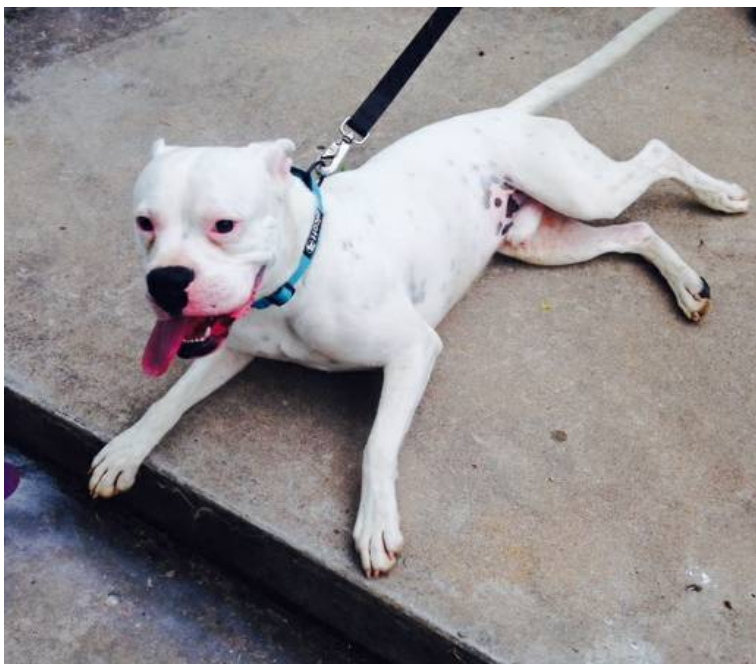

Found dog (HWY 127 Garfield)

Location **Arkansas**
<https://www.genclassifieds.com/x-437596-z>

Found white pit type male dog on hwy 127 in Garfield. He has a hurt leg. Please call or.

Found dog (HWY 127 Garfield)
<https://www.genclassifieds.com/x-437596-z>