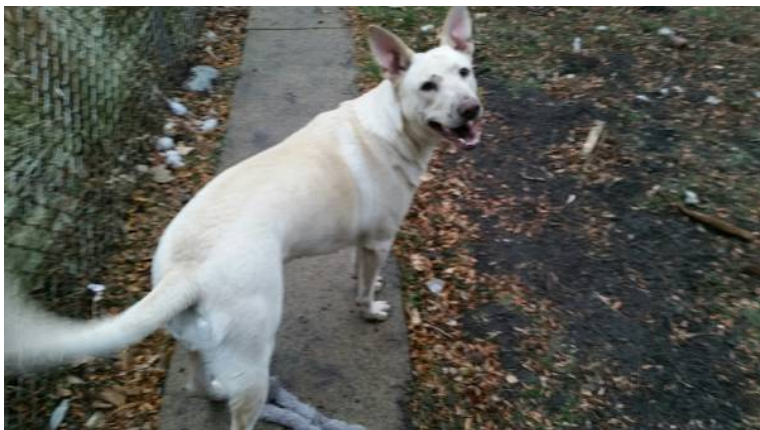

Lost white German shepherd (Portage park)

Location **Illinois**
<https://www.genclassifieds.com/x-438907-z>

Hey friends,
My all white German shepherd got loose in the morning of Saturday the 16th of May. She's extremely friendly her name is whinnie. If you find her please contact me as I raised her from a puppy and would very much like to have her back.

Lost white German shepherd
(Portage park)
<https://www.genclassifieds.com/x-438907-z>