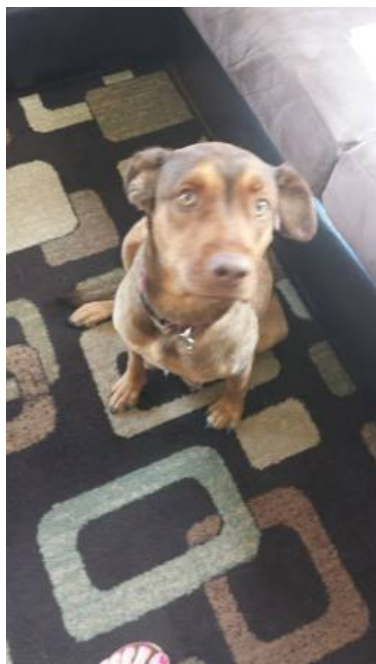

# Free shepard lab dog (South portland)

Location **Maine**  
<https://www.genclassifieds.com/x-439178-z>

Free female lab shepard dog her name is Lilly she is house trained great with kids dogs and likes cats but like to chase them so probably not the best for cats does well off leash not fixed I don't know about shots I rescued her from going to the shelter she is good in car please give thid love bug a good home also she doesn't chew and she's house

Free shepard lab dog (South portland)  
<https://www.genclassifieds.com/x-439178-z>

Free shepard lab dog (South portland)  
<https://www.genclassifieds.com/x-439178-z>

Free shepard lab dog (South portland)  
<https://www.genclassifieds.com/x-439178-z>