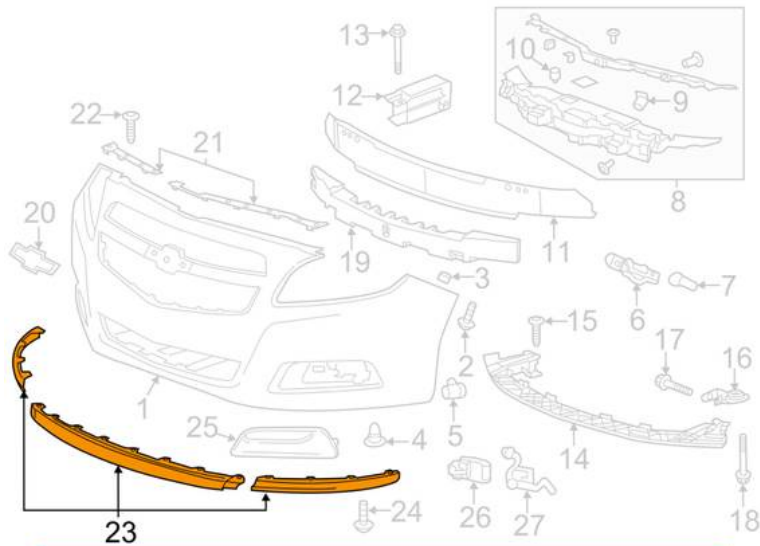

2013 (2014 USD)

Location **South Carolina**
<https://www.genclassifieds.com/x-445180-z>

2013-2014 Front lower valance original GM part Brand new in package. 50.00 call

Only one part or sub-assembly in diagram included. See Item Specifics for Reference #.
 Diagram may not be specific to your vehicle. See Compatibility for vehicle-specific diagrams.