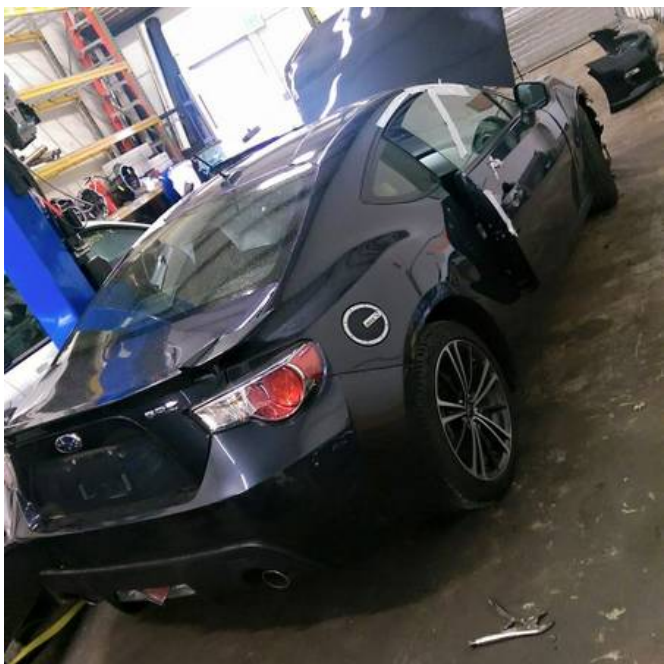

# 2014 Subaru BRZ DGM Complete Car Partout (1 USD)

Location **Maryland**  
<https://www.genclassifieds.com/x-447730-z>

Hit hard on the front LH side, drivetrain is mint except for trans. Bone Stock!

Best way to get in touch is to CALL/TEXT the number!

2014 Subaru BRZ DGM Complete Car Partout  
<https://www.genclassifieds.com/x-447730-z>

2014 Subaru BRZ DGM Complete Car Partout  
<https://www.genclassifieds.com/x-447730-z>

2014 Subaru BRZ DGM Complete Car Partout  
<https://www.genclassifieds.com/x-447730-z>