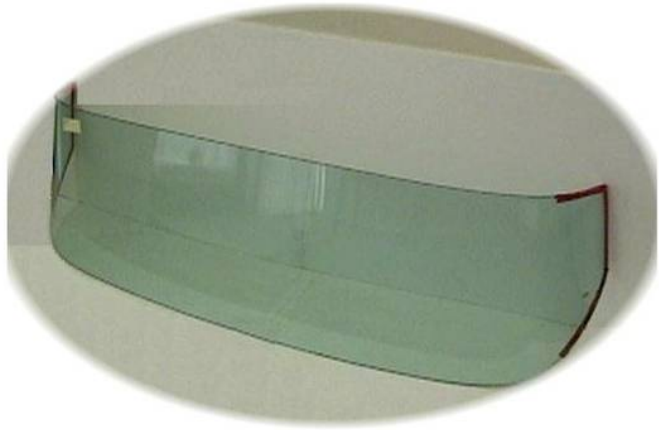

55 Mercury, Ford rear window (windshield) (50, USD)

Location **New York**
<https://www.genclassifieds.com/x-447923-z>

CURVED BACK WINDOW -- removed from a long ago scrapped parts car, a 1955 Customline 2 door sedan.

USED, fits 1955-56 FORD/ MERCURY 2 DR/4 DR SEDAN , FORD MODEL 70A MAINLINE, 70B CUSTOMLINE, 70C FAIRLANE, 70D BUSINESS 2DR SEDANS, AND THE 73A MAINLINE, 73B CUSTOMLINE, 73C FAIRLANE 4DR SEDANS. THESE WINDOWS ALO FIT THE MERCURY MODEL 70B, 70C 2DR SEDANS AND THE 73B CUSTOM, 73C MONTEREY 4DR SEDANS.

Reproduction glass available at \$395.00 -- this example is clean and not subject to sand and dirt hazing as is front glass.

First photo is a facsimile of a new item.

55 Mercury, Ford rear window (windshield)