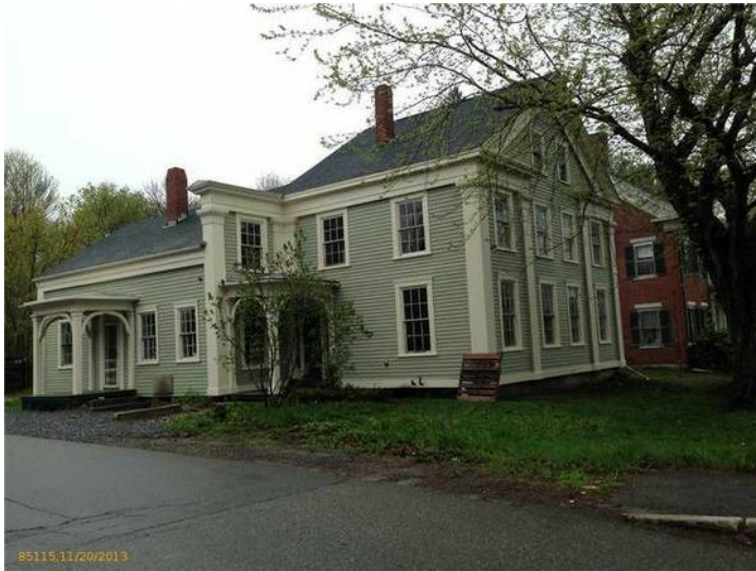

**x0024339000 5 Unit amp 3 Unit Buildings For Sale (Richmond, ME)**

Location **Maine**  
<https://www.genclassifieds.com/x-448213-z>

We are selling 2 occupied buildings located in-town Richmond, Maine. These buildings have low maintenance & offer a chance to make some additional income. At this time, most of the tenants have one year leases due to expire in 2016. These buildings were renovated less than 2 years ago and are maintained regularly.

Richmond is located on the Kennebec River (a popular fishing & boating area) and is a departure point for Swan Island, site of the Steve Powell Refuge and Wildlife Management Area. Richmond is less than 1/2 an hour from Maine's capital city, Augusta. Easy access to Rt 201, I-95 & I-295.