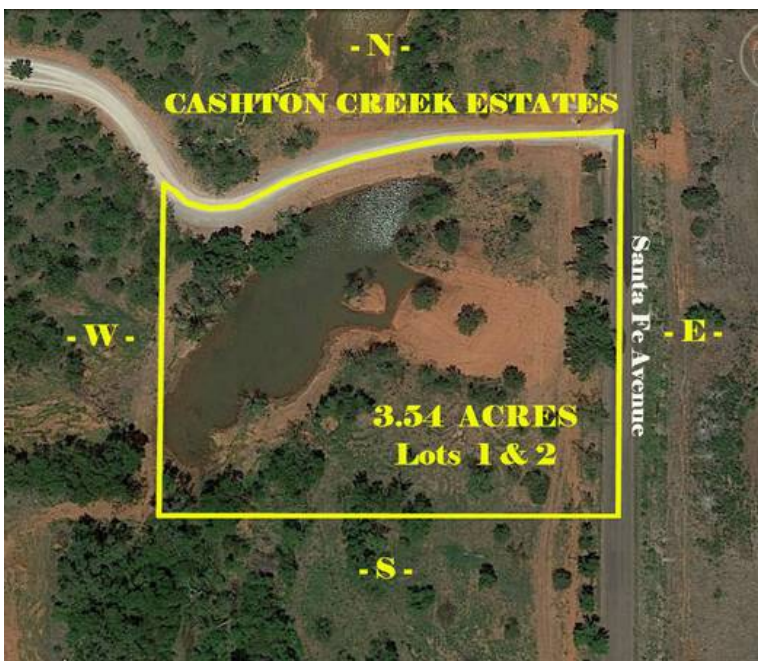

# x002493900 3.5 Acre Building Lot Available in Gated Community (Close to Riverwind

Location **Oklahoma**  
<https://www.genclassifieds.com/x-448757-z>

Build your dream home on a treed lot with a pond and be located in a beautiful gated community with executive homes. Lot 1-2 has 3.5 acres and the price has been reduced to \$93,900. The location is just the perfect mix of seclusion & convenience. Close to major roads, services, and 3.5 miles from Riverwind casino and I-35. Norman schools. 2400 minimum square feet. Fenced on the east side. Roads will be oil & chip, coded gate entry, natural gas, septic, OEC electric, Goldsby water. Come take a look!

Call Teri Reed on Or, email me at for more.

x002493900 3.5 Acre  
 Building Lot Available in Gated Community (Close to Riverwind Casino)  
<https://www.genclassifieds.com/x-448757-z>

x002493900 3.5 Acre  
 Building Lot Available in Gated Community (Close to Riverwind Casino)  
<https://www.genclassifieds.com/x-448757-z>

x002493900 3.5 Acre  
 Building Lot Available in Gated Community (Close to Riverwind Casino)  
<https://www.genclassifieds.com/x-448757-z>

x002493900 3.5 Acre  
 Building Lot Available in Gated Community (Close to Riverwind Casino)  
<https://www.genclassifieds.com/x-448757-z>