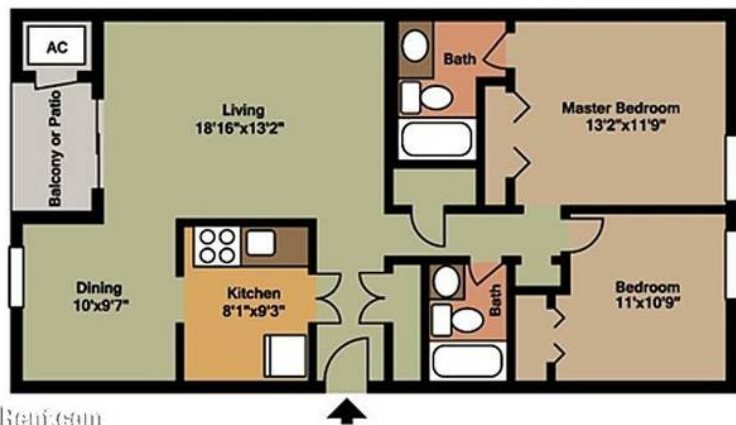

**x0024885 2br (10192 USD)**

Location **Delaware**  
<https://www.genclassifieds.com/x-508119-z>

rent.com

2 bedroom 2 bath 1019sqft \$875 - \$915/mo Autumn Park Delaware CALL US TODAY: x681 Want more information? <http://unit-availability.com/lead/30i428625616/1?extnId=4660028>

Tuesday: 9:00am to 6:00pm  
 Wednesday: 9:00am to 6:00pm  
 Thursday: 9:00am to 6:00pm  
 Friday: 9:00am to 6:00pm  
 Saturday: 10:00am to 4:00pm

FLOORPLAN/UNIT AMENITIES: \* Air Conditioning

- \* Free Heat and Hot Water
- \* Private Patio
- \* Dishwasher
- \* Private Balcony
- \* Window Coverings
- \* Plush Wall to Wall Carpeting
- \* Fully equipped Kitchen