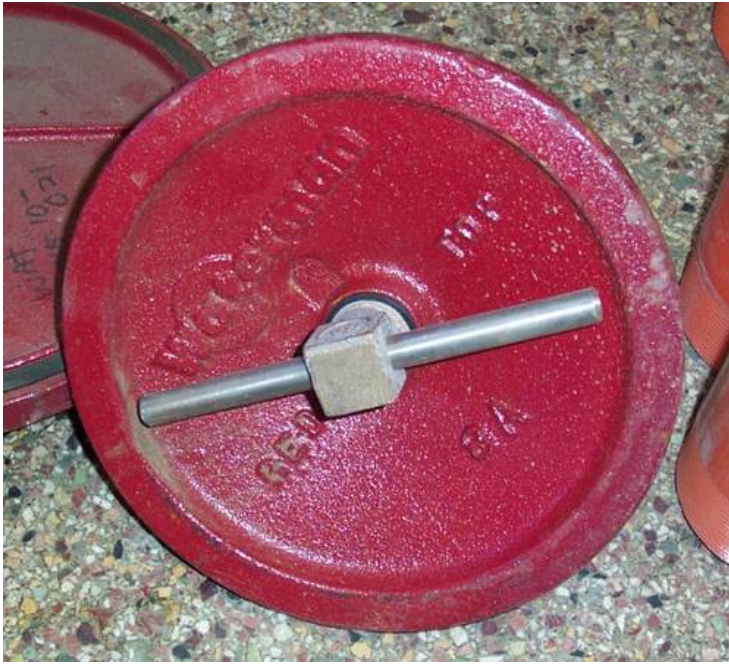

WATERMAN 8 RED TOP COVER (40, USD)

Location **Montana**
<https://www.genclassifieds.com/x-509878-z>

ALFALFA VALVE 8" RED TOP (CONCAVE) COVER COMPLETE FOR WATERMAN VALVE. NEW, NEVER USED. \$40.00.

WATERMAN 8 RED TOP COVER

<https://www.genclassifieds.com/x-509878-z>

WATERMAN 8 RED TOP COVER

<https://www.genclassifieds.com/x-509878-z>

WATERMAN 8 RED TOP COVER

<https://www.genclassifieds.com/x-509878-z>

WATERMAN 8 RED TOP COVER