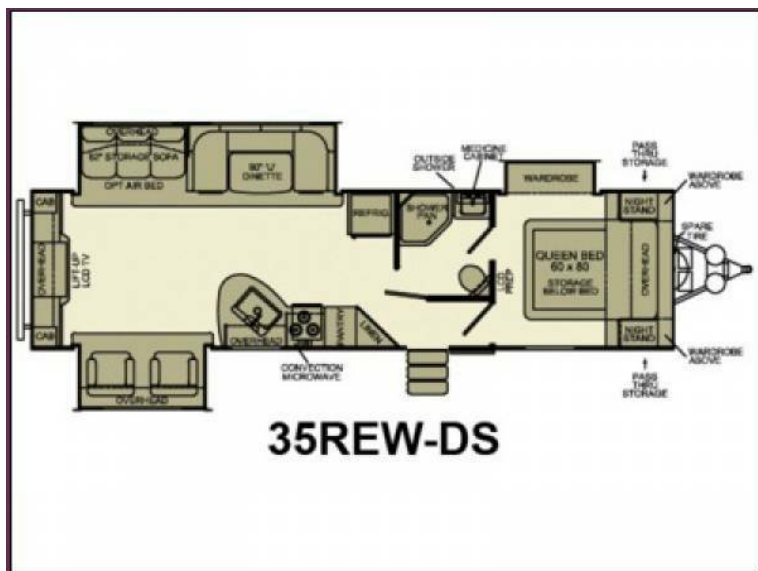

Elegant 44039dj 2012 Evergreen Ever Lite 35rew Ds (34995 USD)

Location **Oregon**
<https://www.genclassifieds.com/x-561114-z>

Call us at 1-888-307-0677 for details
 Year: 2012
 Stock Number: 44039DJ
 Make: EverGreen
 Model: Ever-Lite 35REW-DS