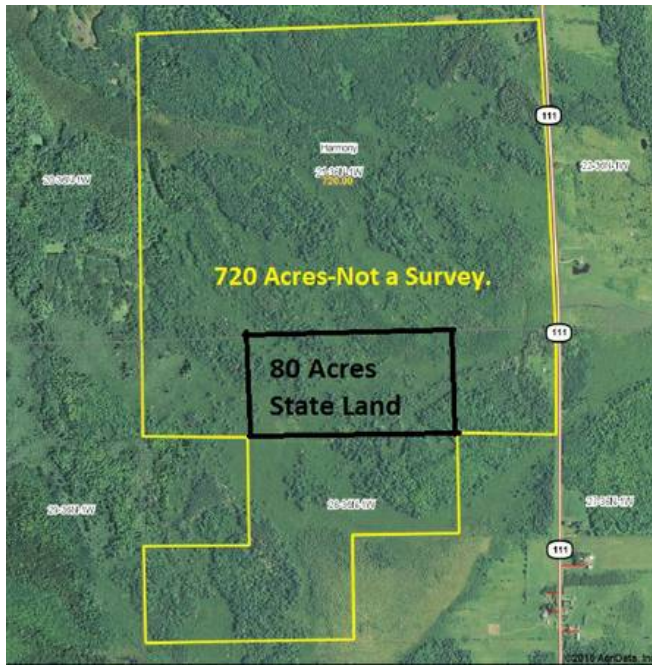

800000 720 Acres Hunting Land Will Divide Deer, Bear, Turkey, Grouse Electric (SW of

Location **Wisconsin**
<https://www.genclassifieds.com/x-561907-z>

Rare chance to own large acreage. 720 acres of hunting land in Price County. Located 11 miles SW of Phillips. 80 acres in center of property is state owned but w/no public access except to owner of this land! So that makes 800 acres of hunting paradise! Deer, bear, turkey, grouse etc. Electricity on site & ready for a camper. Old mobile home included but holds little value. Two driveways for easy access. Trails are cut. Timber value is here! Not in any MFL programs. Borders 240 state owned acres on SW side w/no public access!

Will divide into 120 acre piece with electricity. \$189,900
 OR as 600 acre piece. \$625,000

Website to paste in browser for more info and maps.
<http://www.pifers.com/view.php?id=2297>

Contact Brett Gill
 Pifer's Auction & Realty