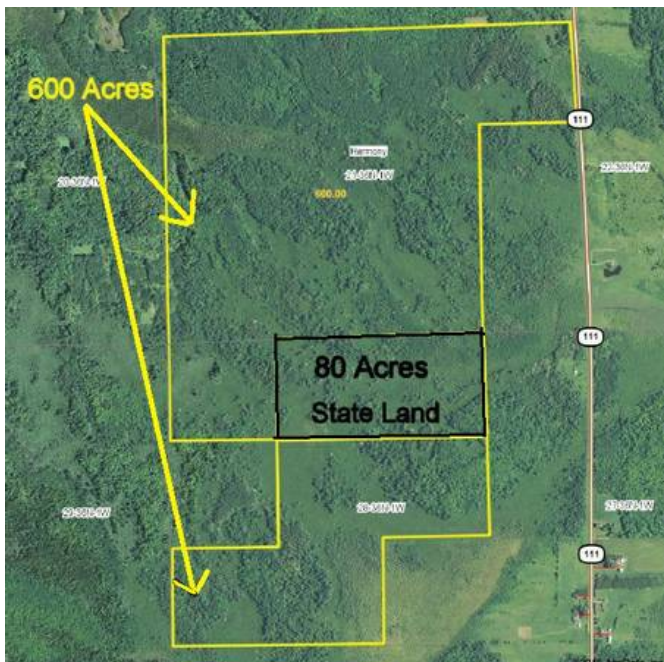

625000 600 Acres Hunting Land More Land Avail. Deer, Bear, Turkey, Grouse (SW of

Location **Wisconsin**
<https://www.genclassifieds.com/x-561915-z>

Rare chance to own large acreage. 600 acres of hunting land in Price County. Located 11 miles SW of Phillips. 80 acres in center of property is state owned but w/no public access except to owner of this land! So that makes 680 acres of hunting paradise! Deer, bear, turkey, grouse etc. Trails are cut. Timber value is here! Not in any MFL programs. Borders 240 state owned acres on SW side w/no public access!
Additional 120 acres for sale w/electricity at \$189,900.
Total of 720 acres possible @ \$800,000.

Link to copy into your browser for more info and maps...
<http://www.pifers.com/view.php?id=2297>

Contact Brett Gill
Pifer's Auction &

625000 600 Acres Hunting Land More Land Avail. Deer, Bear, Turkey, Grouse (SW of Phillips, WI)
<https://www.genclassifieds.com/x-561915-z>

625000 600 Acres Hunting Land More Land Avail. Deer, Bear, Turkey, Grouse (SW of Phillips, WI)
<https://www.genclassifieds.com/x-561915-z>

625000 600 Acres Hunting Land More Land Avail. Deer, Bear, Turkey, Grouse (SW of Phillips, WI)
<https://www.genclassifieds.com/x-561915-z>