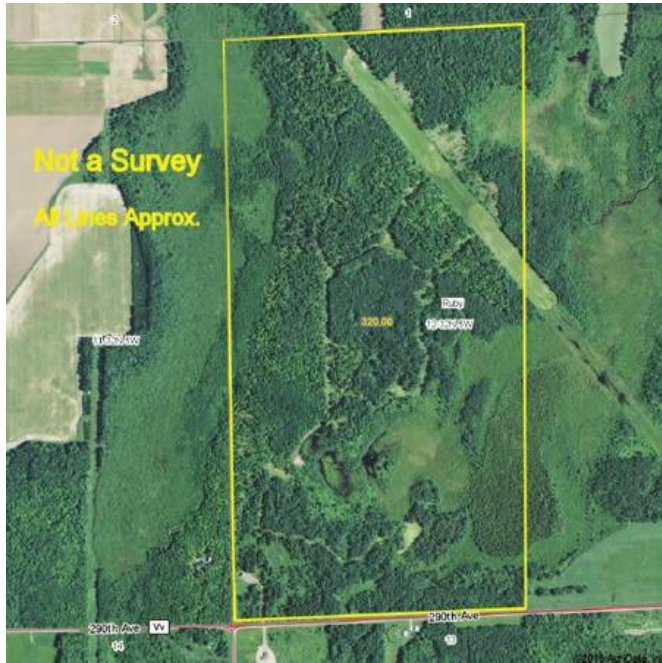

695000 2br (18002 USD)

Location **Wisconsin**
<https://www.genclassifieds.com/x-561928-z>

314 acres of pure outdoor paradise in Chippewa Co. Year round 6 yr old home/cabin w/all comforts of home. Trophy whitetail as a result of QDM, 18-20 acres groomed food plots & prime habitat that hold the big bucks here. Trophy bear & turkey taken as well! Great trail system in place & many tripod & ladder stands stay. Diverse hunting land has everything you need. Hardwood ridges, lowland thick bedding areas, ponds, & streams. Turn-key setup waiting for you. The wildlife sign on this property is amazing! 5.8 acres of additional land will revert to new owner upon expiration of MFL contract. This will take the total acreage to 320 acres!! 240 acres in Managed Forest Land Closed to reduce taxes. Located NE of Chippewa Falls.

Go to <http://www.pifers.com/view.php?id=2265> for more pics & info!

Contact Brett Gill
 Pifer's Auction &

 https://www.genclassifieds.com/x-561928-z 695000 2br	 https://www.genclassifieds.com/x-561928-z 695000 2br	 https://www.genclassifieds.com/x-561928-z 695000 2br	 https://www.genclassifieds.com/x-561928-z 695000 2br	 https://www.genclassifieds.com/x-561928-z 695000 2br	 https://www.genclassifieds.com/x-561928-z 695000 2br	 https://www.genclassifieds.com/x-561928-z 695000 2br	 https://www.genclassifieds.com/x-561928-z 695000 2br	 https://www.genclassifieds.com/x-561928-z 695000 2br	 https://www.genclassifieds.com/x-561928-z 695000 2br
--	---	---	---	--	---	---	---	---	---