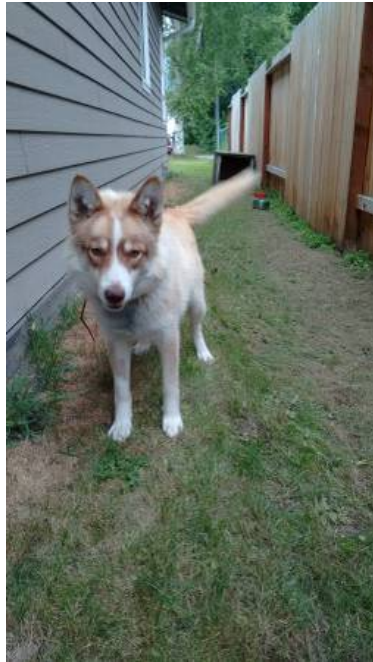

Lost dog (Mtn View)

Location **Alaska**
<https://www.genclassifieds.com/x-562792-z>

My husky puppy slipped her collar & is lost. She is microchipped & licensed w/ the Muni. She is orange & white, about 40 lbs & is about 14 mos. old. If you have seen her or know where she is, please call or text me. Thank.

Lost dog (Mtn View)

<https://www.genclassifieds.com/x-562792-z>

Lost dog (Mtn View)

<https://www.genclassifieds.com/x-562792-z>

Lost dog (Mtn View)

<https://www.genclassifieds.com/x-562792-z>

Lost dog (Mtn View)