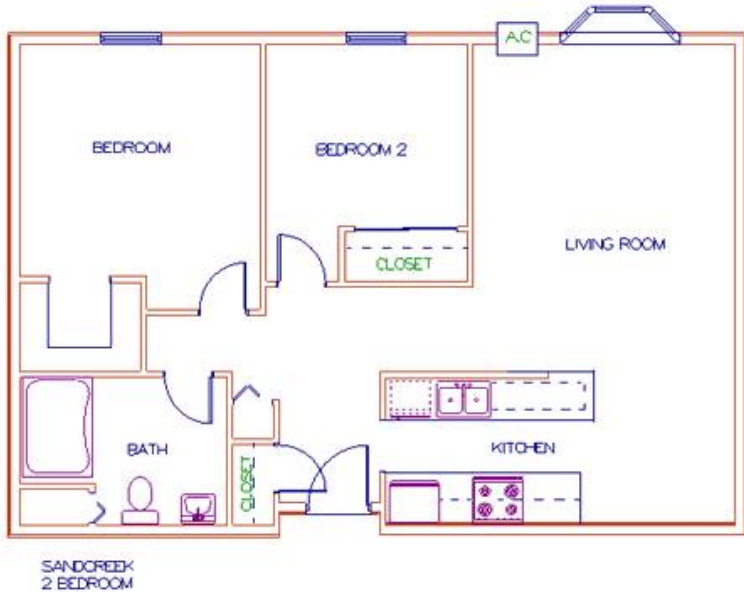

250 900ft2 (21303 USD)

Location **South Dakota**
<https://www.genclassifieds.com/x-565307-z>

Looking for roommate for a 2 bedroom 1 bathroom apartment in Volga, 10 minutes off campus at SDSU down highway 14. The bedroom is 10' wide by 10'4" long with a 5' wide by 2'4" deep closet. I am looking for someone to pay ~250\$ a month (negotiable) and split internet/electricity. The apartment has a very spacious kitchen and dining room area. I have furniture in the dining room and living room but the bedroom is not furnished. The apartment is part of the Sand Creek complex. Feel free to contact with any questions or if you would like visit or see pictures. In the image, the available bedroom is bedroom.