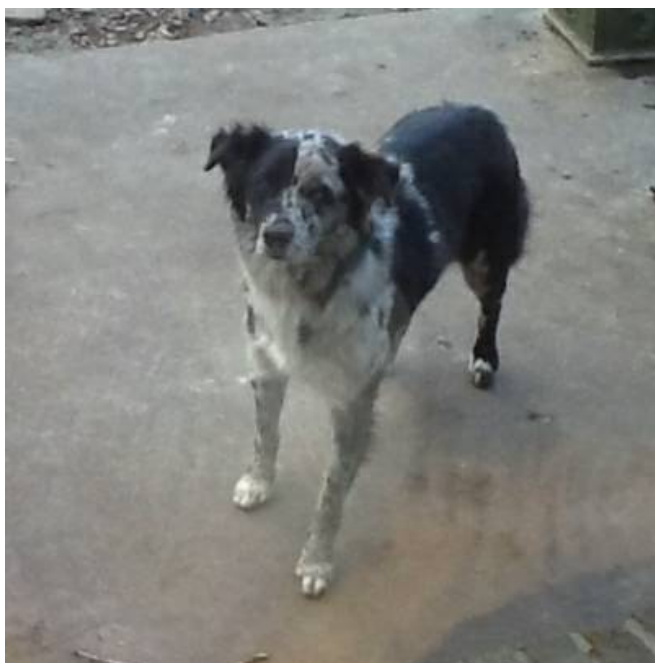

REWARD Lost female Australian Shepherd (Murfreesboro)

Location **Tennessee**
<https://www.genclassifieds.com/x-565802-z>

REWARD: For safe return of "FRECKLES"

2.5 Year old female Australian Shepherd, Blue merle with mostly black. Split face, 1/2 black and the other 1/2 gray and black spotted. One brown eye and the other is brown with blue in the bottom half.

Very sweet but shy and scared, Whistle or gently call her name "FRECKLES". If you run she will run, Very scared and not sure where home is.

LOST SUNDAY 6/28/15 at 3:00pm, 1023 E Jefferson Pike at Antietam in WALTER HILL area of MURFREESBORO.