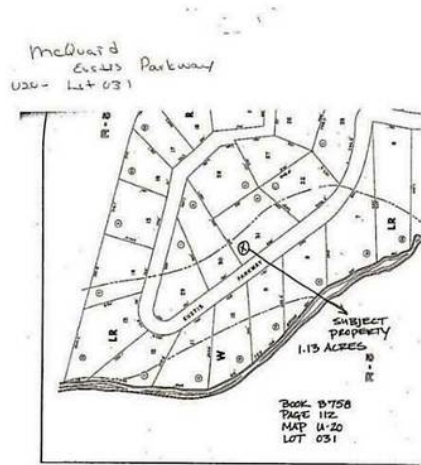

34900 Land in Eustis Maine (1.13 USD)

Location **Maine**
<https://www.genclassifieds.com/x-568182-z>

Great buildable approx. 1 Acre lot on Eustis Parkway (Lot 31). Perfect wooded lot for your dream home that is close to lakes and trails for snowmobiling, hunting, camping, fishing, and other wildlife activities or just relaxing in the serenity of this sought after development. For more information call John Sullivan at

mreisretsa.10/17/2014

34900 Land in Eustis Maine

<https://www.genclassifieds.com/x-568182-z>

34900 Land in Eustis Maine

<https://www.genclassifieds.com/x-568182-z>

34900 Land in Eustis Maine

<https://www.genclassifieds.com/x-568182-z>