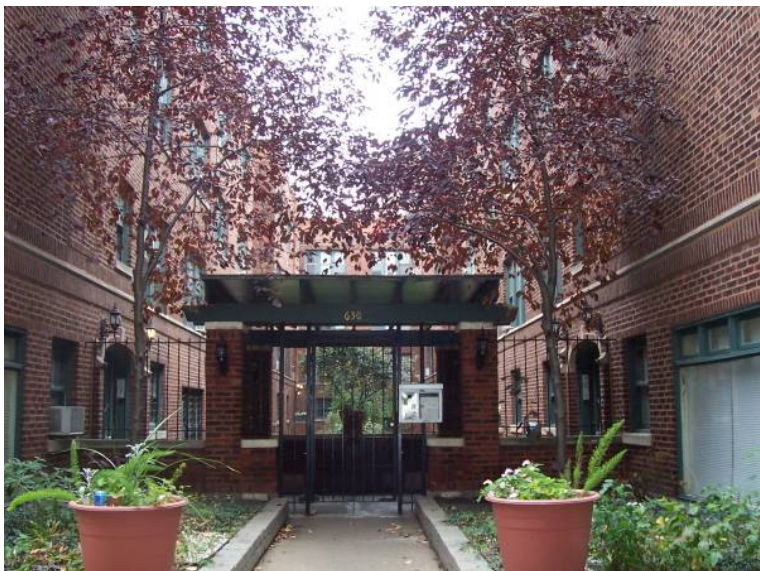

# 1025 CHARMING LINCOLN PARK CONVERTIBLE STUDIO FREE HEAT 570sqft (91) (6

Location **Illinois**  
<https://www.genclassifieds.com/x-571831-z>

- large convertible studio!
- lots of charm!
- separate living room and dining room
- free heat and cooking gas
- no security deposit
- laundry in the building
- hard wood floors
- 9/1 move

Call Aaron

1025 CHARMING LINCOLN PARK CONVERTIBLE STUDIO FREE HEAT 570sqft (91) (638 W. ArlingtonLincoln <https://www.genclassifieds.com/x-571831-z>

1025 CHARMING LINCOLN PARK CONVERTIBLE STUDIO FREE HEAT 570sqft (91) (638 W. ArlingtonLincoln <https://www.genclassifieds.com/x-571831-z>