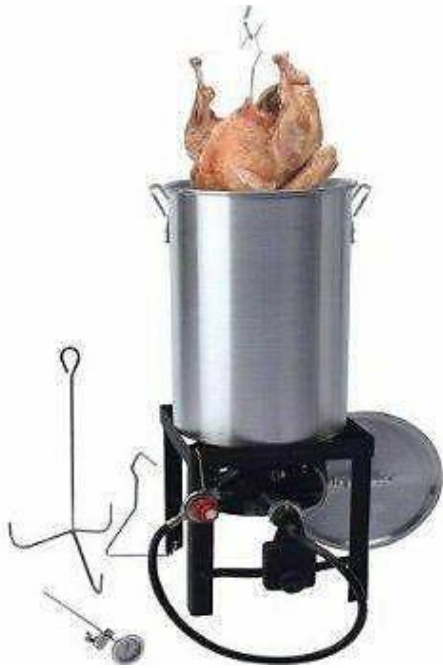

TurkeyFish Deep Fryer Cooker (40 USD)

Location **Montana**
<https://www.genclassifieds.com/x-571857-z>

<http://www.amazon.com/Grillsmith-All-In-One-Qt-Turkey-Fryer/dp/B00P6YUEF6>.

New in box 30 quart Turkey Deep Fryer / Steamer / Boiler Set. The Grillsmith All-In-One 30 Qt. Turkey Fryer contains everything you need to fry turkeys, boil shellfish and more.

The 30-quart pot is large enough to fry turkeys up to 18 pounds. The turkey stand and lifter make it easy to position the turkey in the pot and remove it from the pot.

This set contains a welded stand and cast iron burner.

It comes with an adjustable 5-PSI regulator and a 12-inch thermometer to help you maintain proper cooking temperature.

The unit is equipped with an automatic timer with self shut-off to provide a safer cooking experience.

Make use of the thermometer to determine and maintain the perfect cooking temperature throughout.

The aluminum turkey fryer with its lid is to be placed over a sturdy stand.

A lifter is also included with the purchase and makes for safe handling.