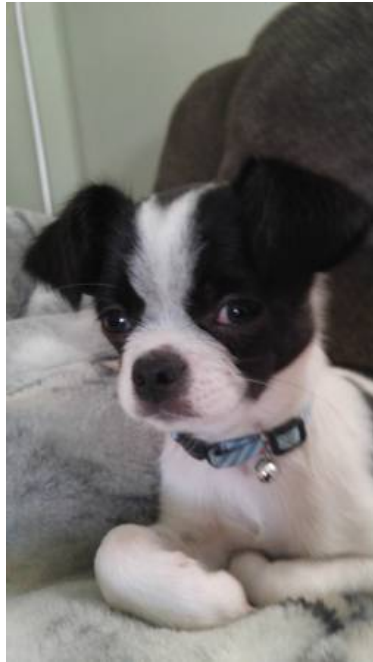

# Japanese chinChihuahua puppy (Rosedale)

Location **Maryland**  
<https://www.genclassifieds.com/x-625145-z>

I have a male 13 week old Japanese chin / Chihuahua puppy who needs a new home. He has his puppy shots and has a clean bill of health. He is mostly white with black mask and black spots. He is almost completely house trained. He will not be over 10 pounds. His parents were both small dogs as well. I have an older dog who does not do well with a new puppy.? He is great with children, and other animals. He is so adorable and cute it breaks my heart to let him go. He is very loving and cuddling with you. I am asking a reasonable rehoming fee. Please contact me if interested.