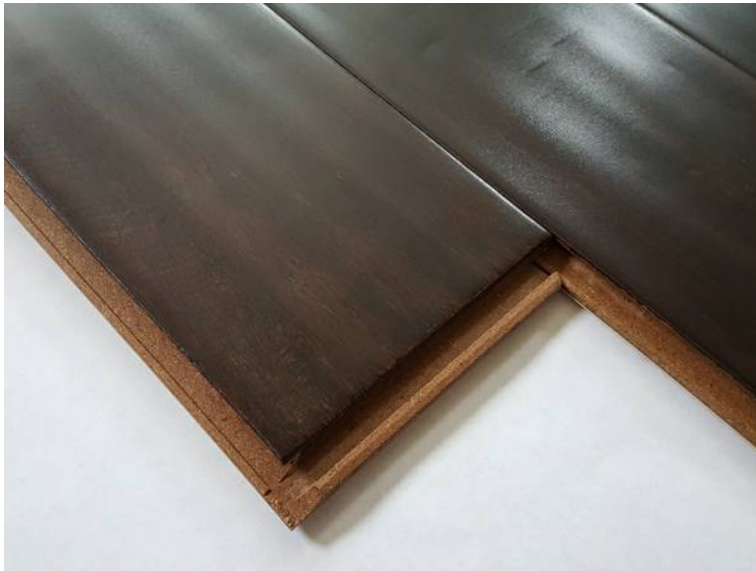

# DARK CLICK TOGETHER HANDSCRAPED HARDWOOD FLOORING

Location **Oregon**  
<https://www.genclassifieds.com/x-631874-z>

DARK CLICK TOGETHER HANDSCRAPED HARDWOOD FLOORING -- SUPER HARD

30,000+ Square feet available.

Price: \$2.99 per square foot

I sell it by the box and each box has 31.51 square feet. 3.94" wide, 3/8" thick, 2mm Wear layer, 2 and 4 foot lengths. This is engineered strand woven bamboo stained dark color.

**FEATURES:**

- handscraped
- 50 year residential warranty and 5 year commercial.
- Tough aluminum oxide finish for superior durability
- Superhard Strand woven wear layer 2,800 psi rating!
- click together and Drop and Loc for super easy and fast installation
- Dimensionally stable HDF Engineered Construction
- Ultra low VOC emissions
- Harvestes from rapidly renewable and sustainable forests