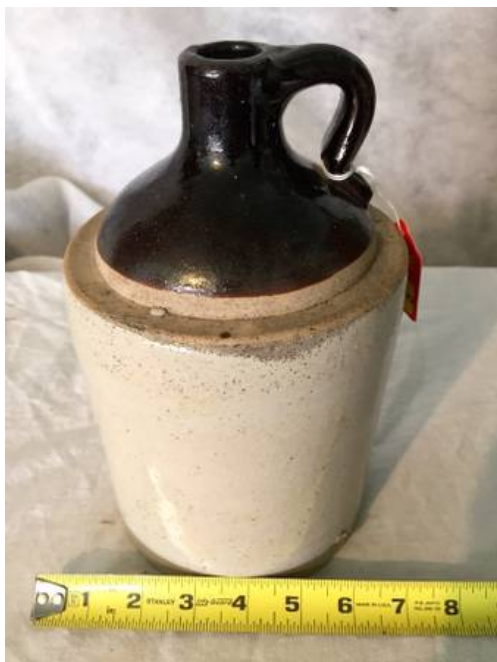

Vintage Stoneware Pottery Whiskey Jug Whandle (25 USD)

Location **Colorado**
<https://www.genclassifieds.com/x-633475-z>

Vintage (DARK) BROWN & TAN 6" x10" Stoneware Pottery Whiskey Jug W/handle \$25 PayPal accepted
MOON SHINE JUG WITH HANDEL VERY HEAVY
Approximately 7" x 10"
Selling dad's estate Call Darlene