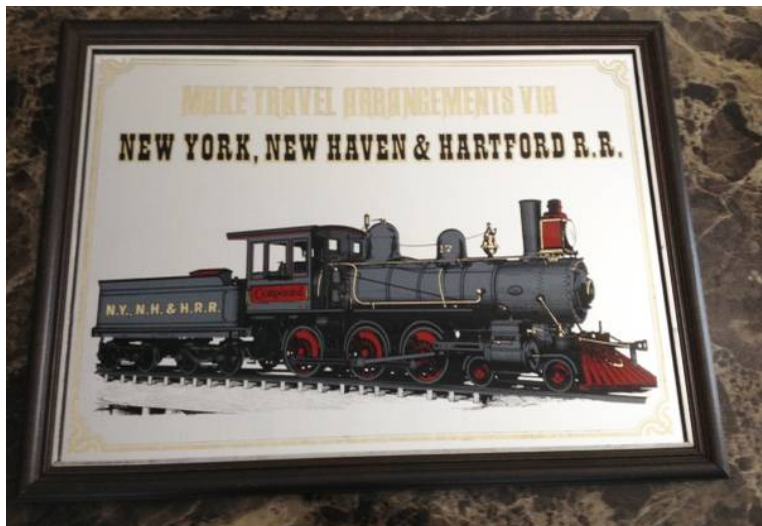

1980 Retro Mirrored Railroad Travel Advertisement (15 USD)

Location **Missouri**
<https://www.genclassifieds.com/x-634913-z>

1980 Retro Mirrored Railroad Travel Advertisement. This line ran from 1872 to 1968, great man or woman cave item or railroad enthusiasts. In excellent condition in a solid wooden frame. Measures 24 1/4" by 18 1/4".

1980 Retro Mirrored Railroad
Travel Advertisement
<https://www.genclassifieds.com/x-634913-z>

1980 Retro Mirrored Railroad
Travel Advertisement
<https://www.genclassifieds.com/x-634913-z>

1980 Retro Mirrored Railroad
Travel Advertisement
<https://www.genclassifieds.com/x-634913-z>