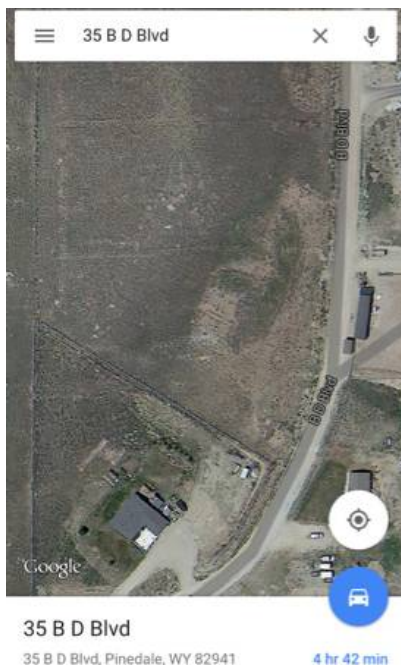

49900 FSBO BB Village Lot 2, BD Blvd, Pinedale, WY Owner Finance Available (Lot 2

Location **Wyoming**
<https://www.genclassifieds.com/x-637081-z>

REDUCED FSBO! This lot is located on BD Blvd. Official address is Lot 2, BB Village located outside of town 1.2 miles North on Ehman Lane, Pinedale, WY. Just minutes from town. Please refer to map. This lot is just over 2 acres. The utilities that are at the property include: power, gas, phone and TV. Beautiful piece of land to build your dream home. Great for a walk-out basement. Beautiful views!