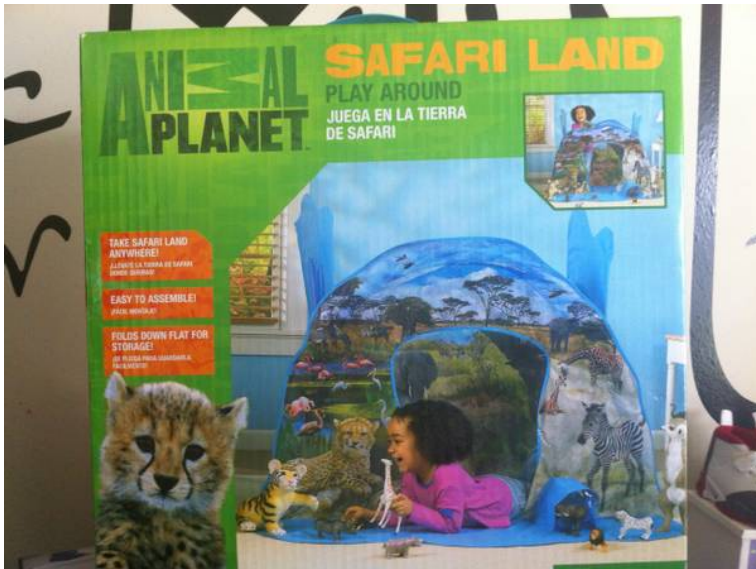

Animal Planet Safari Land Pop up Play Tent (33 USD)

Location **Georgia**
<https://www.genclassifieds.com/x-637170-z>

brand new

Animal Planet Safari Play Tent
Hours of imaginative fun
Folds down for easy storage.
Dimensions: 48"W x 32"D x 38.5"H. Weight: 2 lbs
Adult assembly required.

Animal Planet Safari Land
Pop up Play Tent

<https://www.genclassifieds.com/x-637170-z>

Animal Planet Safari Land
Pop up Play Tent

<https://www.genclassifieds.com/x-637170-z>

Animal Planet Safari Land
Pop up Play Tent

<https://www.genclassifieds.com/x-637170-z>

Animal Planet Safari Land
Pop up Play Tent

<https://www.genclassifieds.com/x-637170-z>

Animal Planet Safari Land
Pop up Play Tent

<https://www.genclassifieds.com/x-637170-z>