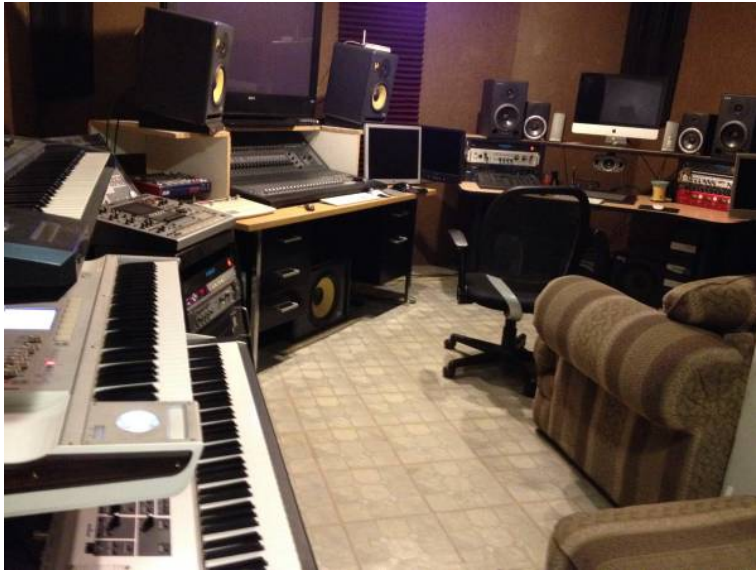

795 2100ft2

Location **California**
<https://www.genclassifieds.com/x-676288-z>

Looking for talented creatives in the entertainment, music or movie industry to fill a property with a recording studio. Plenty of parking(gated). All common area furniture and kitchen use included. Furnished or unfurnished spacious live/work rooms available with new beds and big closets that can double as a vocal booth. It would be ideal for serious, working talented professionals (singers, writers, musicians, film directors, game developers, programmers, animators, 3d modelers, promoters, graphics artists, etc.) looking for a place to plug and play wether they are from the states or from abroad. Includes all Utilities. It is a ideal place to live, work and pursue your dreams in LA. It is located 15 minutes south from downtown within walking distance of the metro station. The house has alarm system, gated parking and guard dogs on the perimeter. There are no indoor pets. New Beds, New rooms. There is a recording studio, green screen with lighting, live rehearsal space set and will be available for collaborations/in-house projects. Or if you have your own personal projects the extra spaces can be rented as needed. Reply for any questions you may have and to set an appointment for viewing and applying.