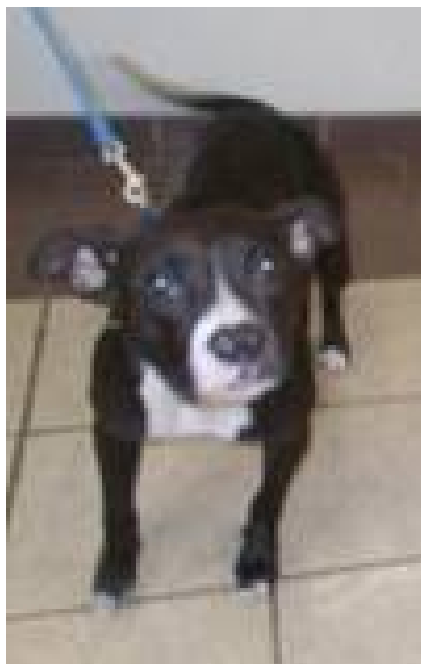

FOUND BLACK amp WHITE FEMALE DOG (Columbus, Ga)

Location **Alabama**
<https://www.genclassifieds.com/x-694643-z>

Please rescue her before time runs out! She's at the Columbus Animal Care and Control Center.

Run # 17
Log ID: 09282015-389
Tag # 389
Date Impounded: 09/28/2015
Date Adoptable: 10/04/2015
Area Found: Victory

FOUND BLACK amp WHITE FEMALE DOG (Columbus, Ga)
<https://www.genclassifieds.com/x-694643-z>

FOUND BLACK amp WHITE FEMALE DOG (Columbus, Ga)
<https://www.genclassifieds.com/x-694643-z>

FOUND BLACK amp WHITE FEMALE DOG (Columbus, Ga)
<https://www.genclassifieds.com/x-694643-z>

FOUND BLACK amp WHITE FEMALE DOG (Columbus, Ga)
<https://www.genclassifieds.com/x-694643-z>