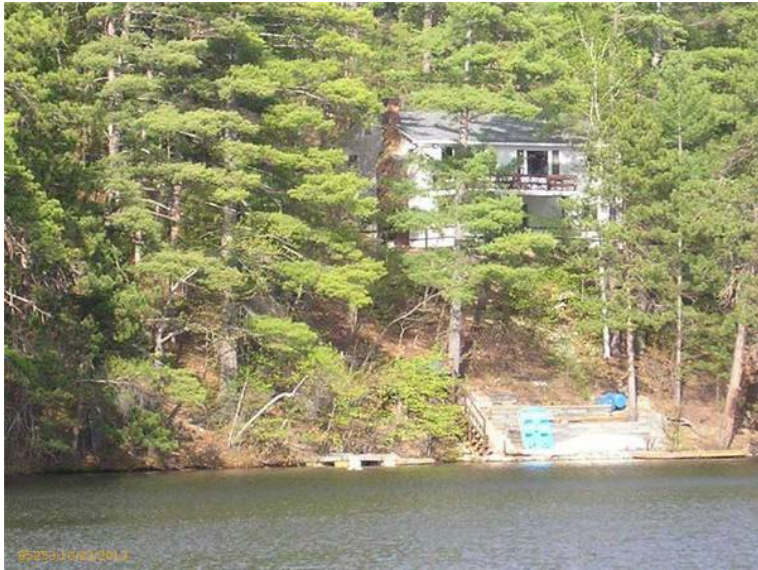

279900 2br

Location **Maine**
<https://www.genclassifieds.com/x-697245-z>

Waterfront 3 Season Ranch Style House with Full Walk out Basement. Open Concept Living with cathedral ceilings and wood burning fireplace insert. House comes fully furnished with gorgeous Water Views and private lot. Located at 310 Whitehouse Road, West Newfield ME. Priced below assessed value of \$