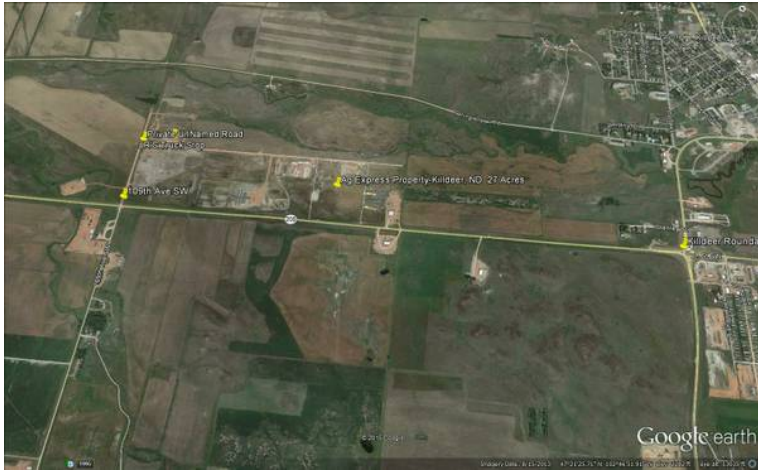

27 Acres for lease (North Dakota)

Location **Montana**
<https://www.genclassifieds.com/x-709375-z>

We have a piece of property that is available immediately to lease. It is in a great location off Hwy 200 just east of the Killdeer roundabout. It would be a great location for staging equipment, and/or stockpile of product or material for upcoming road projects.

The attached is a google earth image of Ag Express's property located in Killdeer, ND. I have also attached the Dunn County zoning schematic's with legal description and a copy of our gravel brochure.