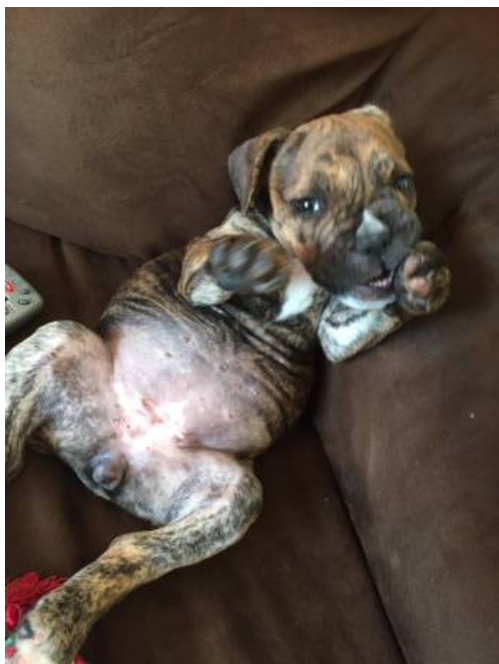

Stolen puppy (MA)

Location **Maine**
<https://www.genclassifieds.com/x-711123-z>

Please help me find my puppy diamond who was stolen October 23 2015 .. She is 3 and a half months and was last seen in Lawrence Ma . Any information on her please email me ASAP .. Last lead I got was on this exact craigslist . One of the pics shows who ever took her trying to sell her .. Please help my family and I get our puppy!