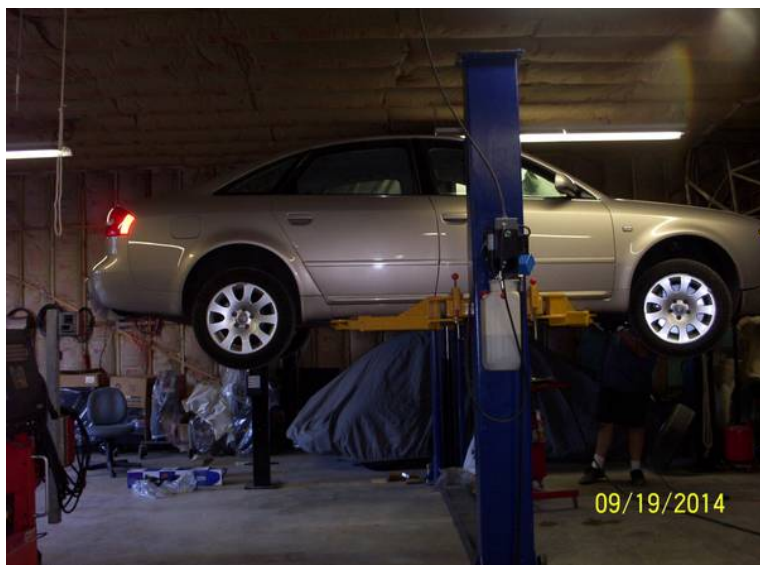

ASE Honda Toyota Nissan Mits VW Audi Porsche Sabb Volvo Cert auto tech (4570 pe

Location **Washington**
<https://www.genclassifieds.com/x-711498-z>

All Japanese, and European ASE Certified auto tech. 35 years experience. Home based, full service shop, is located near Centennial Elementary school (I'm not a roving mechanic) I also do total custom work and fabrication, I.E. suspension lowering and all out performance mods-turbo kits etc. My rates are dirt cheap @ only \$45.00 per hour, and \$60.00 per hour for Audi's and Porsche's. + shop supply's and HIGH QUALITY parts from IMC.....call Scotty's Wagen Werks at